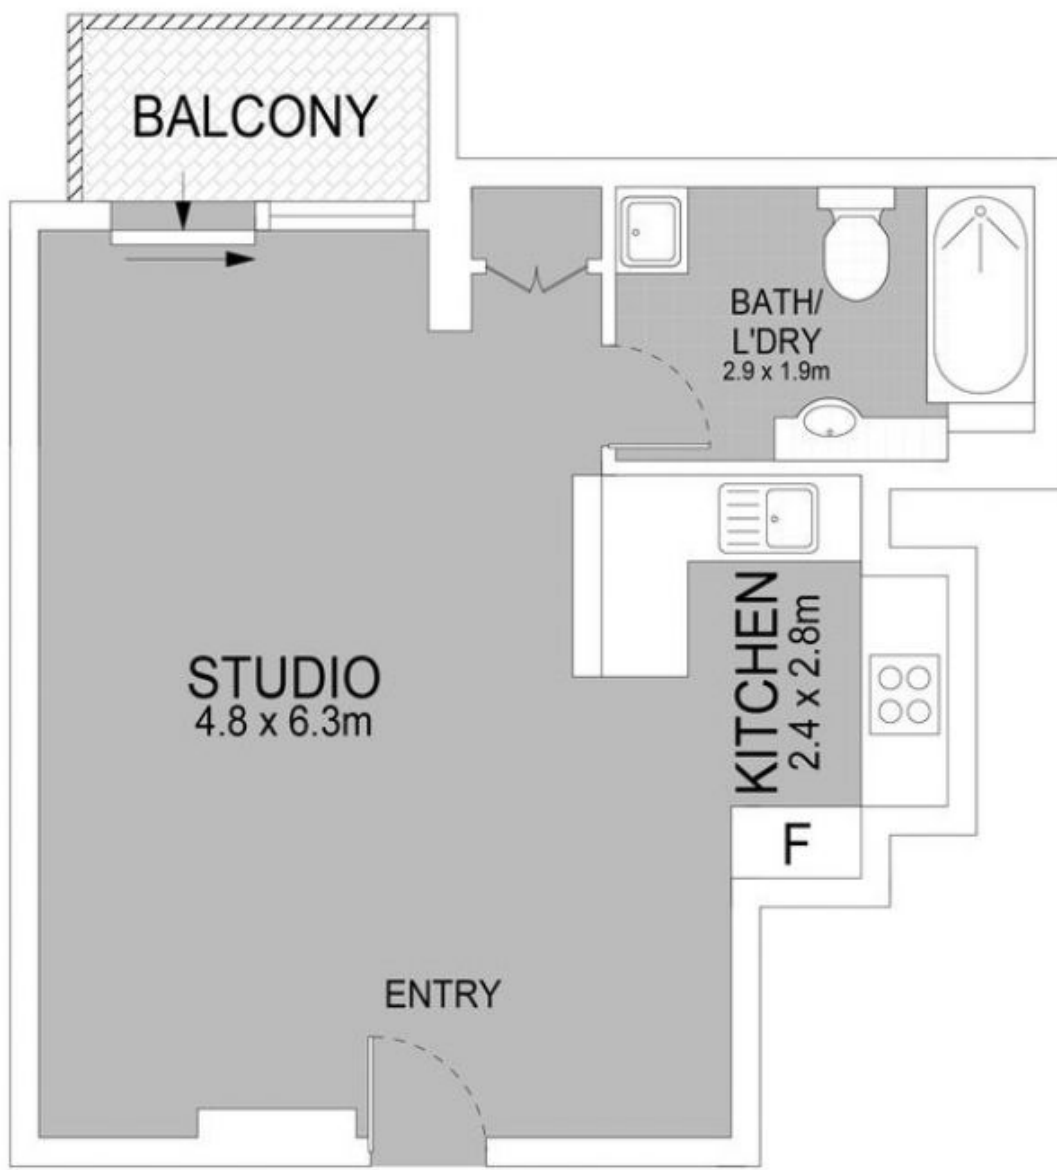

1210/197-199 Castlereagh Street Sydney NSW

1 1

****DEPOSIT TAKEN****

View : <https://www.srmetro.com.au/lease/nsw/sydney-city/sydney/residential/studio/7790976>

Embrace urban living in the heart of Sydney's CBD with this stylish studio apartment.

1610/197-199 CASTLEREAGH STREET, SYDNEY

Scale in metres. Indicative only. Dimensions are approximate.
All information contained herein is gathered from sources we believe to be reliable.
However we cannot guarantee it's accuracy and interested persons should rely on their own enquiries.