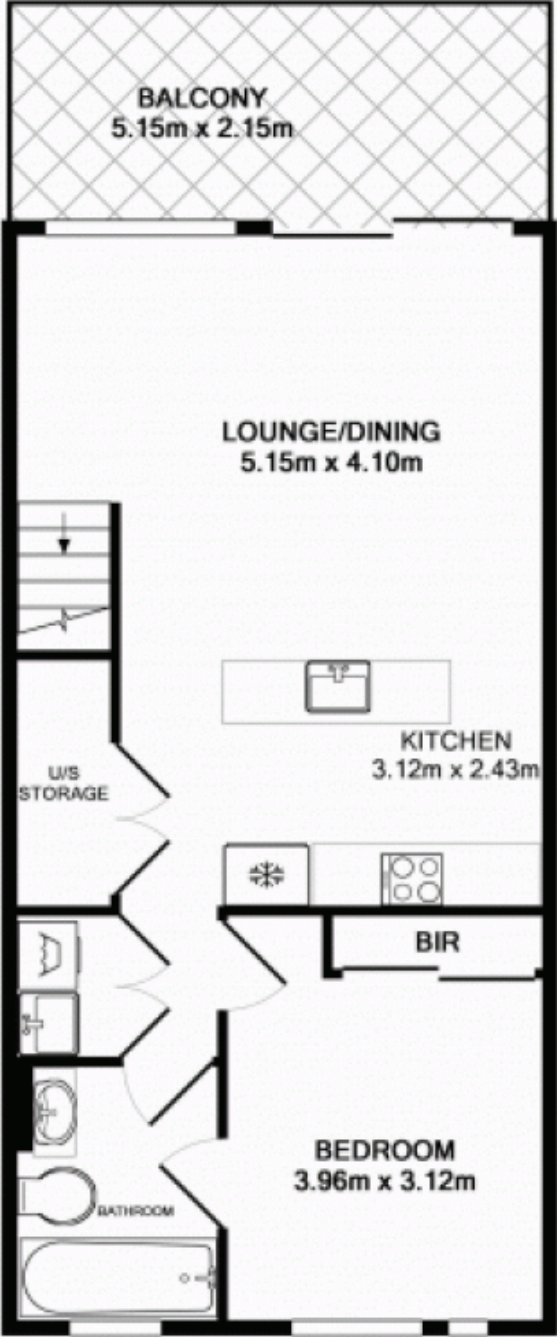

ENTRANCE LEVEL