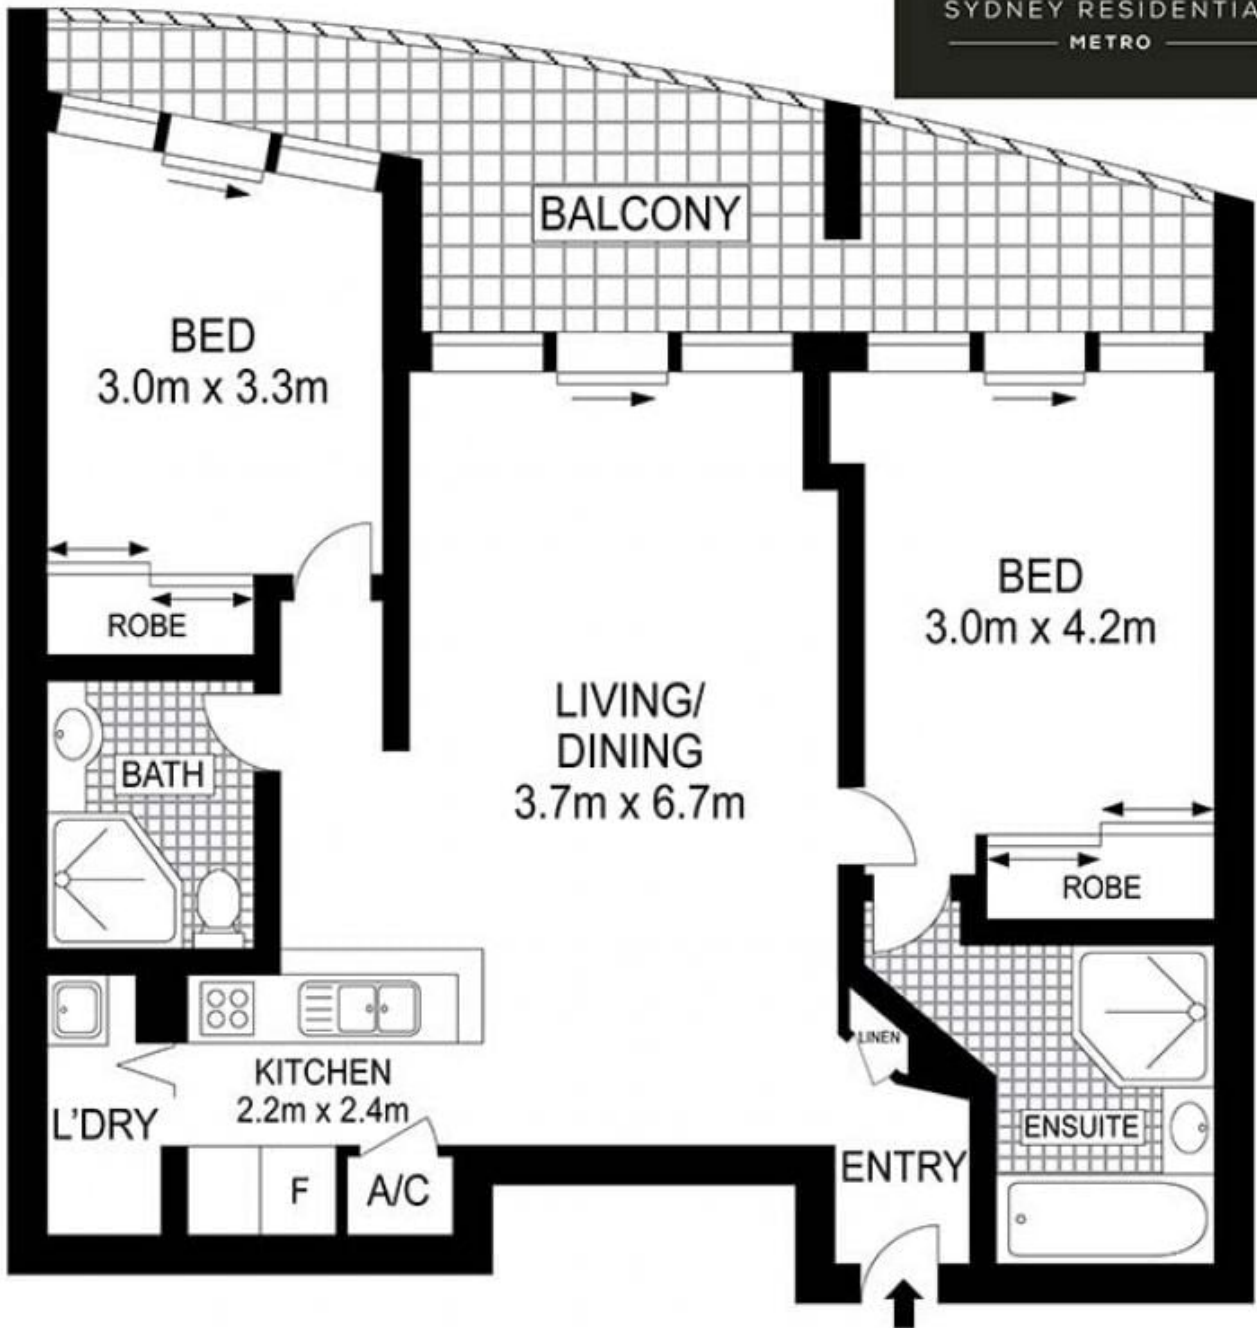

172/809-811 Pacific Highway Chatswood NSW

2 2 1

Perched high on the tightly held Leura apartment complex, and embracing the spectacular 180 degree views towards the Blue Mountains, is this renovated and meticulously presented apartment of immense comfort and charm.

Paul Ding
02 9283 2832

- Spectacular district panorama
- Inviting lounge/dining flowing to full length balcony
- Bathed in natural light with a bright and fresh ambience
- Desirable layout with separate bedrooms
- Two queen-sized bedrooms with built-in robes
- Master bedroom with spacious ensuite
- Modern floorboards throughout

INT: 84 m²
EXT: 15 m²

Scale in metres. Indicative only. Dimensions are approximate. All information contained herein is gathered from sources we believe to be reliable. However we cannot guarantee its accuracy and interested persons should rely on their own enquiries.